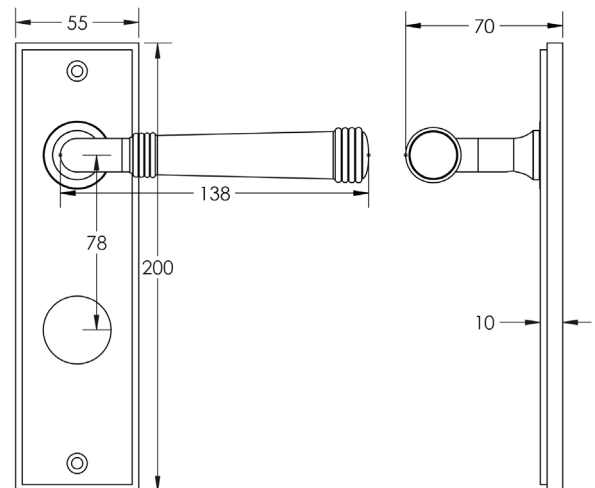

TECHNICAL DRAWING