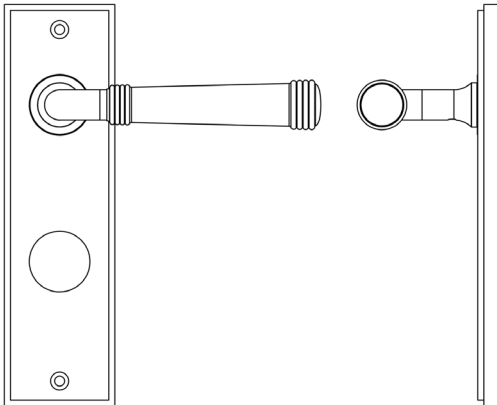

### CODE

**BUR35KIT247**

### DESCRIPTION

**Lever On Plate**

### PRODUCT SPECIFICATION

- 38mm centres
- Sprung
- Din bathroom plate
- Grade 4 corrosion
- Matt lacquered solid brass
- Back to back fixing recommended
- Suitable for doors 35-55mm