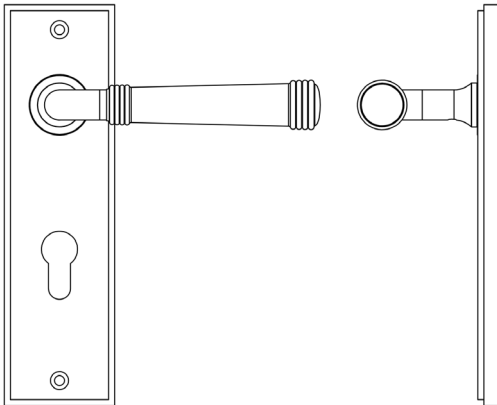

CODE

BUR35KIT246

DESCRIPTION

Lever On Plate

STANDARDS

PRODUCT SPECIFICATION

- 38mm centres
- Sprung
- Din euro lock plate
- Grade 4 corrosion
- Matt lacquered solid brass
- Back to back fixing recommended
- Suitable for doors 35-55mm

TECHNICAL DRAWING

FINISHES

- Satin Brass