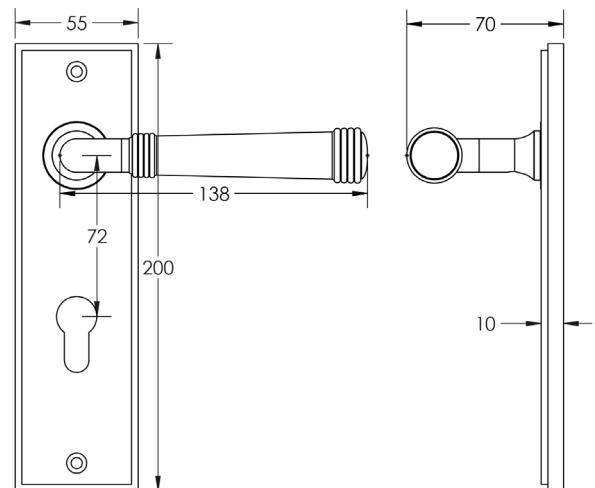

CODE

BUR35KIT246

DESCRIPTION

Lever On Plate

STANDARDS

PRODUCT SPECIFICATION

- 38mm centres
- Sprung
- Din euro lock plate
- Grade 4 corrosion
- Matt lacquered solid brass
- Back to back fixing recommended
- Suitable for doors 35-55mm

TECHNICAL DRAWING

FINISHES

- Satin Brass