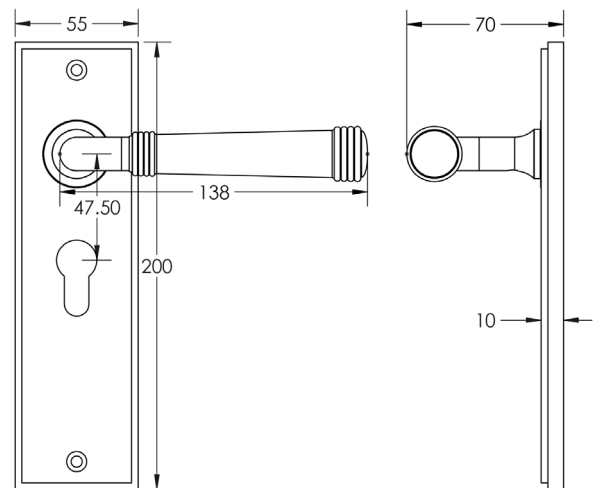

CODE

BUR35KIT245

DESCRIPTION

Lever On Plate

STANDARDS

PRODUCT SPECIFICATION

- 38mm centres
- Sprung
- Euro lock plate
- Grade 4 corrosion
- Matt lacquered solid brass
- Back to back fixing recommended
- Suitable for doors 35-55mm

TECHNICAL DRAWING

FINISHES

- Satin Brass