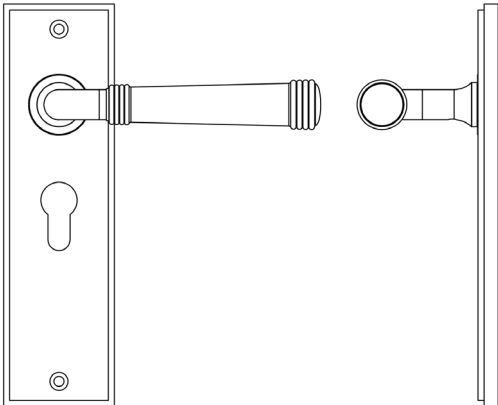

CODE

BUR35KIT245

DESCRIPTION

Lever On Plate

STANDARDS

PRODUCT SPECIFICATION

- 38mm centres
- Sprung
- Euro lock plate
- Grade 4 corrosion
- Matt lacquered solid brass
- Back to back fixing recommended
- Suitable for doors 35-55mm

TECHNICAL DRAWING

FINISHES

- Satin Brass