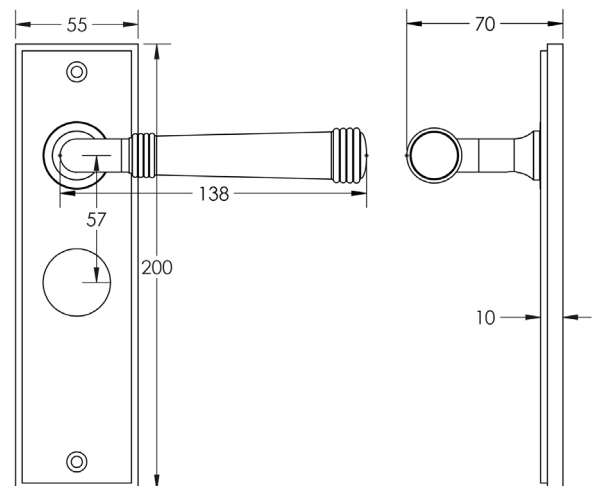

CODE

BUR35KIT244

DESCRIPTION

Lever On Plate

STANDARDS

PRODUCT SPECIFICATION

- 38mm centres
- Sprung
- Bathroom plate
- Grade 4 corrosion
- Matt lacquered solid brass
- Back to back fixing recommended
- Suitable for doors 35-55mm

TECHNICAL DRAWING

FINISHES

- Satin Brass