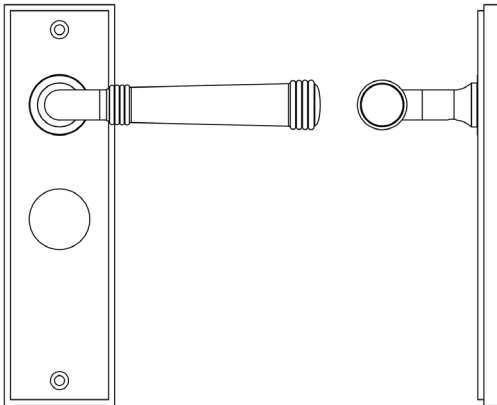

CODE

BUR35KIT244

DESCRIPTION

Lever On Plate

STANDARDS

PRODUCT SPECIFICATION

- 38mm centres
- Sprung
- Bathroom plate
- Grade 4 corrosion
- Matt lacquered solid brass
- Back to back fixing recommended
- Suitable for doors 35-55mm

TECHNICAL DRAWING

FINISHES

- Satin Brass