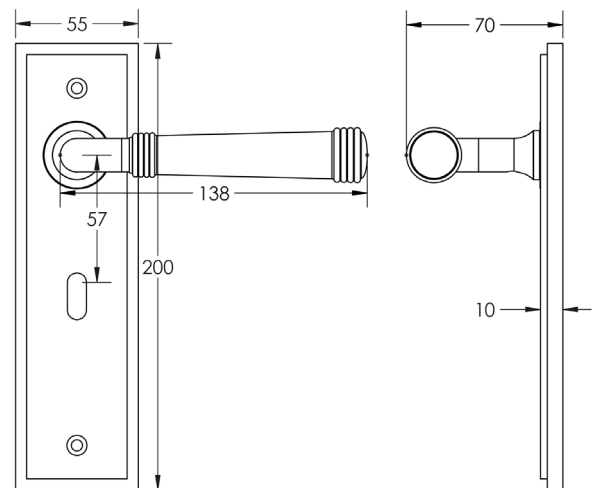

CODE

BUR35KIT243

DESCRIPTION

Lever On Plate

STANDARDS

PRODUCT SPECIFICATION

- 38mm centres
- Sprung
- Lock plate
- Grade 4 corrosion
- Matt lacquered solid brass
- Back to back fixing recommended
- Suitable for doors 35-55mm

TECHNICAL DRAWING

FINISHES

- Satin Brass