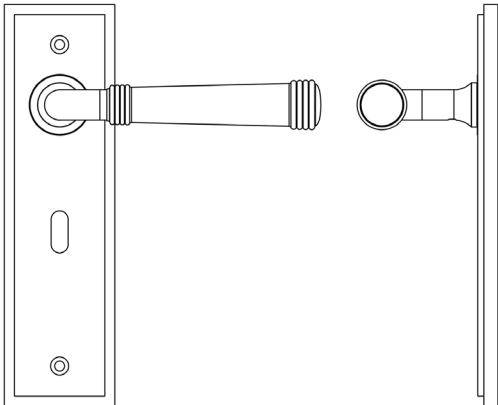

CODE

BUR35KIT243

DESCRIPTION

Lever On Plate

STANDARDS

PRODUCT SPECIFICATION

- 38mm centres
- Sprung
- Lock plate
- Grade 4 corrosion
- Matt lacquered solid brass
- Back to back fixing recommended
- Suitable for doors 35-55mm

TECHNICAL DRAWING

FINISHES

- Satin Brass