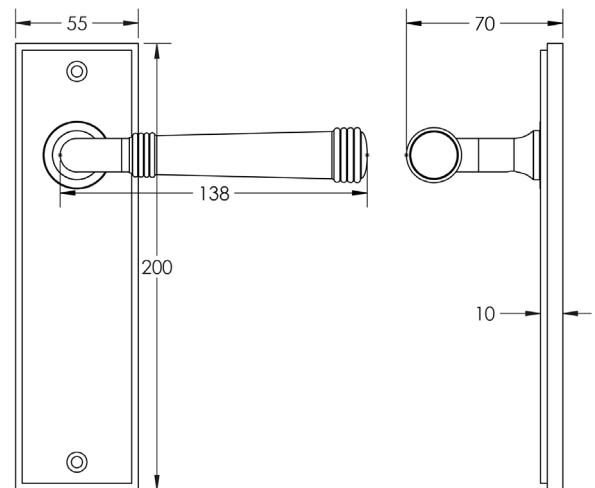

CODE

BUR35KIT242

DESCRIPTION

Lever On Plate

STANDARDS

PRODUCT SPECIFICATION

- 38mm centres
- Sprung
- Latch plate
- Grade 4 corrosion
- Matt lacquered solid brass
- Back to back fixing recommended
- Suitable for doors 35-55mm

TECHNICAL DRAWING

FINISHES

- Satin Brass