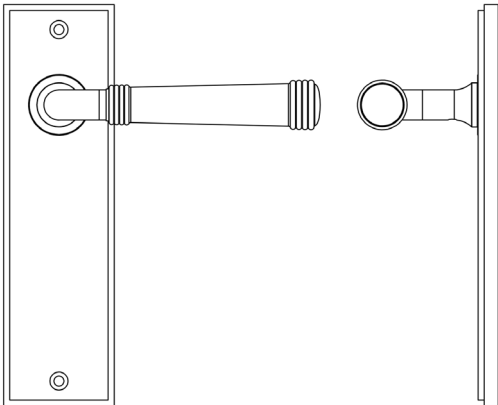

CODE

BUR35KIT242

DESCRIPTION

Lever On Plate

STANDARDS

PRODUCT SPECIFICATION

- 38mm centres
- Sprung
- Latch plate
- Grade 4 corrosion
- Matt lacquered solid brass
- Back to back fixing recommended
- Suitable for doors 35-55mm

TECHNICAL DRAWING

FINISHES

- Satin Brass