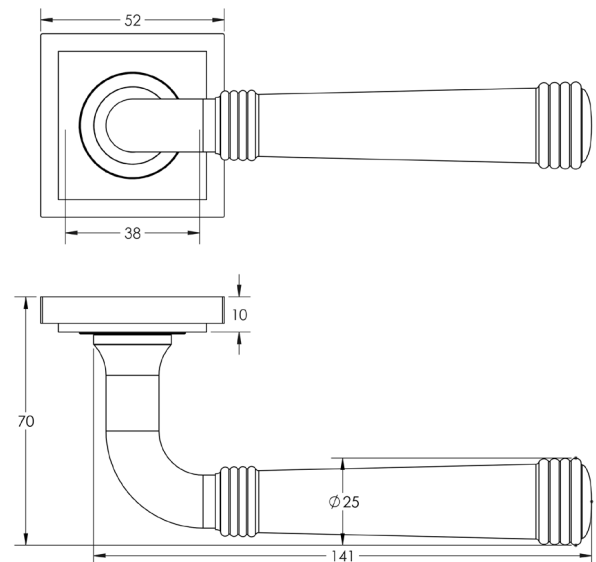

CODE

BUR35KIT241

DESCRIPTION

Lever On Rose

STANDARDS

PRODUCT SPECIFICATION

- 38mm centres
- Sprung
- Square stepped rose
- Grade 4 corrosion
- Matt lacquered solid brass
- Back to back fixing recommended
- Suitable for doors 35-55mm

TECHNICAL DRAWING

FINISHES

- Satin Brass