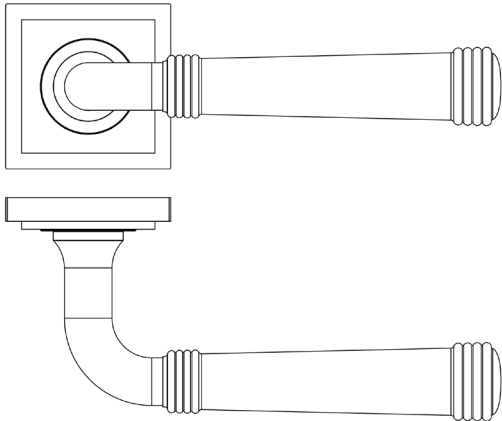

CODE

BUR35KIT241

DESCRIPTION

Lever On Rose

STANDARDS

PRODUCT SPECIFICATION

- 38mm centres
- Sprung
- Square stepped rose
- Grade 4 corrosion
- Matt lacquered solid brass
- Back to back fixing recommended
- Suitable for doors 35-55mm

TECHNICAL DRAWING

FINISHES

- Satin Brass