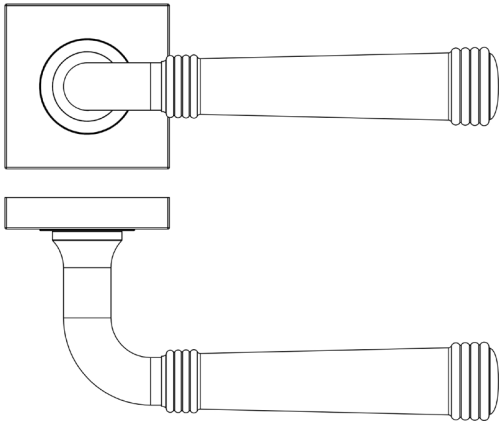

### CODE

**BUR35KIT240**

### DESCRIPTION

**Lever On Rose**

### PRODUCT SPECIFICATION

- 38mm centres
- Sprung
- Square plain rose
- Grade 4 corrosion
- Matt lacquered solid brass
- Back to back fixing recommended
- Suitable for doors 35-55mm