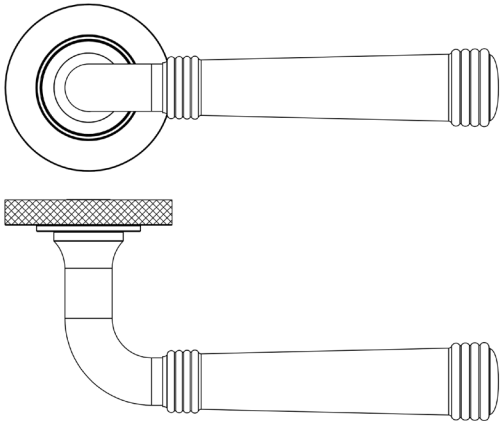

CODE

BUR35KIT239

DESCRIPTION

Lever On Rose

STANDARDS

PRODUCT SPECIFICATION

- 38mm centres
- Sprung
- Knurled rose
- Grade 4 corrosion
- Matt lacquered solid brass
- Back to back fixing recommended
- Suitable for doors 35-55mm

TECHNICAL DRAWING

FINISHES

- Satin Brass