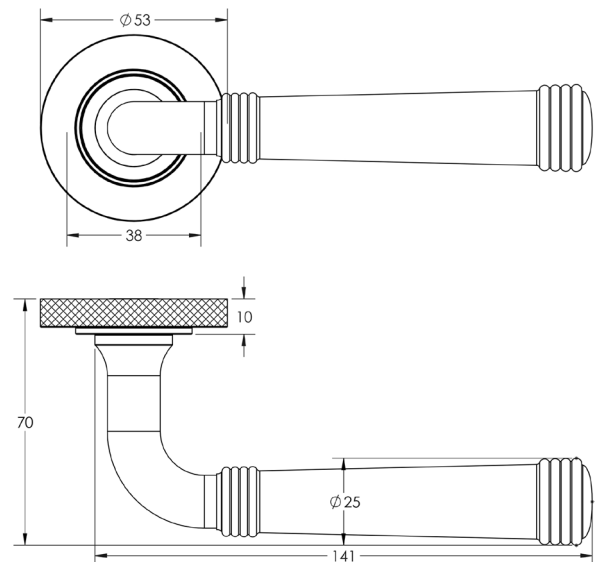

CODE

BUR35KIT239

DESCRIPTION

Lever On Rose

STANDARDS

PRODUCT SPECIFICATION

- 38mm centres
- Sprung
- Knurled rose
- Grade 4 corrosion
- Matt lacquered solid brass
- Back to back fixing recommended
- Suitable for doors 35-55mm

TECHNICAL DRAWING

FINISHES

- Satin Brass