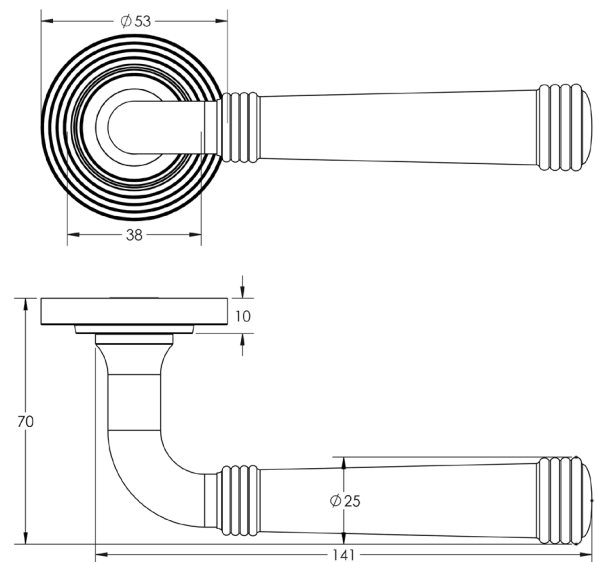

CODE

BUR35KIT238

DESCRIPTION

Lever On Rose

STANDARDS

PRODUCT SPECIFICATION

- 38mm centres
- Sprung
- Reeded rose
- Grade 4 corrosion
- Matt lacquered solid brass
- Back to back fixing recommended
- Suitable for doors 35-55mm

TECHNICAL DRAWING

FINISHES

- Satin Brass