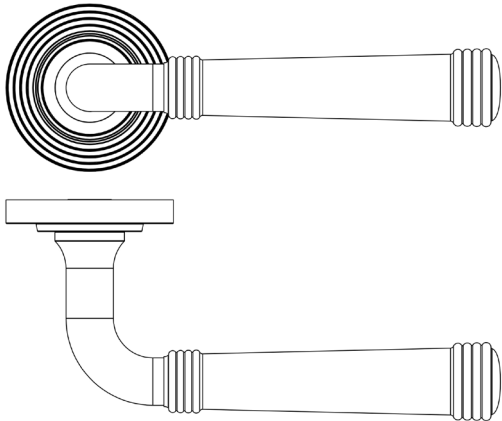

CODE

BUR35KIT238

DESCRIPTION

Lever On Rose

STANDARDS

PRODUCT SPECIFICATION

- 38mm centres
- Sprung
- Reeded rose
- Grade 4 corrosion
- Matt lacquered solid brass
- Back to back fixing recommended
- Suitable for doors 35-55mm

TECHNICAL DRAWING

FINISHES

- Satin Brass