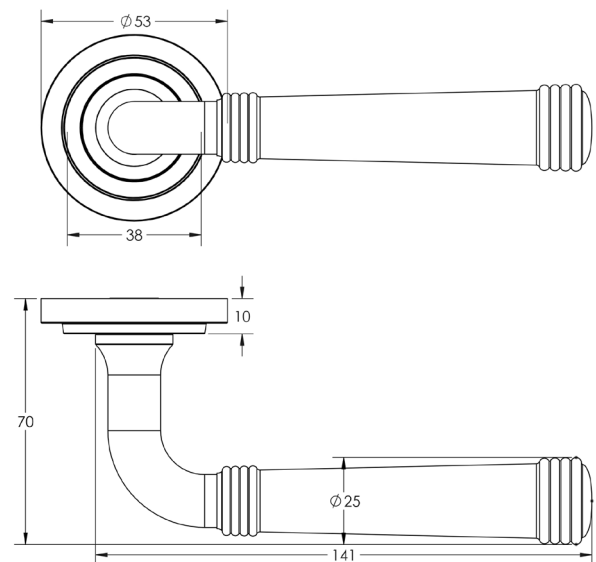

CODE

BUR35KIT237

DESCRIPTION

Lever On Rose

STANDARDS

PRODUCT SPECIFICATION

- 38mm centres
- Sprung
- Stepped rose
- Grade 4 corrosion
- Matt lacquered solid brass
- Back to back fixing recommended
- Suitable for doors 35-55mm

TECHNICAL DRAWING

FINISHES

- Satin Brass