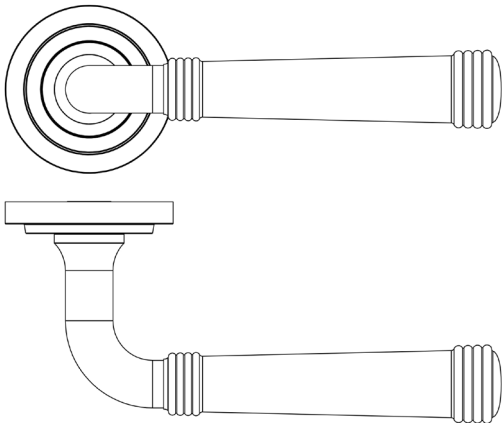

CODE

BUR35KIT237

DESCRIPTION

Lever On Rose

STANDARDS

PRODUCT SPECIFICATION

- 38mm centres
- Sprung
- Stepped rose
- Grade 4 corrosion
- Matt lacquered solid brass
- Back to back fixing recommended
- Suitable for doors 35-55mm

TECHNICAL DRAWING

FINISHES

- Satin Brass