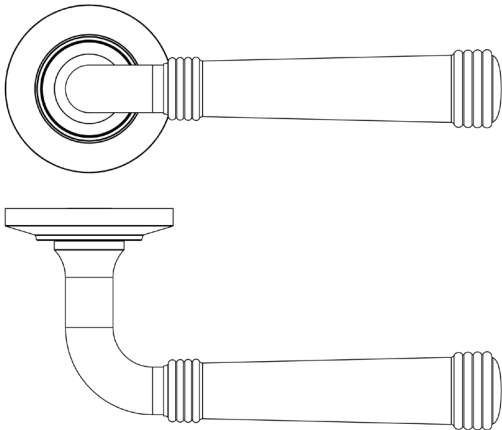

CODE

BUR35KIT236

DESCRIPTION

Lever On Rose

STANDARDS

PRODUCT SPECIFICATION

- 38mm centres
- Sprung
- Chamfered rose
- Grade 4 corrosion
- Matt lacquered solid brass
- Back to back fixing recommended
- Suitable for doors 35-55mm

TECHNICAL DRAWING

FINISHES

- Satin Brass