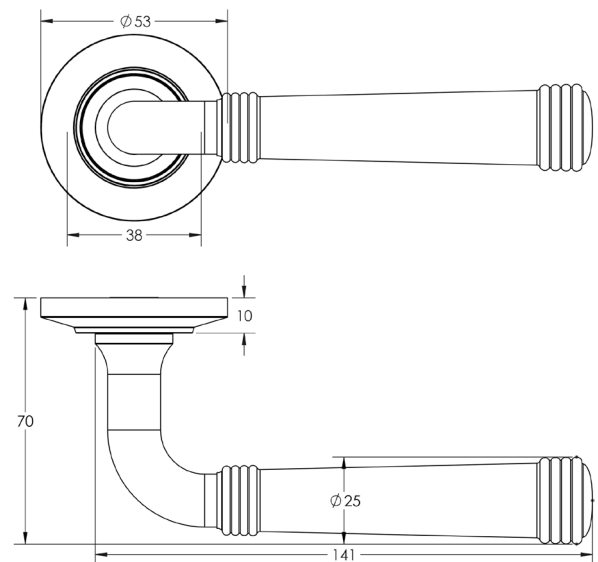

CODE

BUR35KIT236

DESCRIPTION

Lever On Rose

STANDARDS

PRODUCT SPECIFICATION

- 38mm centres
- Sprung
- Chamfered rose
- Grade 4 corrosion
- Matt lacquered solid brass
- Back to back fixing recommended
- Suitable for doors 35-55mm

TECHNICAL DRAWING

FINISHES

- Satin Brass