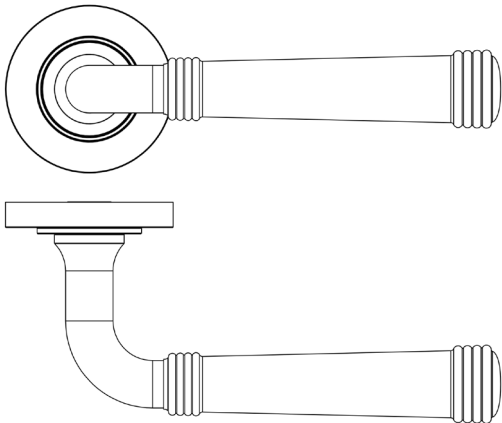

CODE

BUR35KIT235

DESCRIPTION

Lever On Rose

STANDARDS

PRODUCT SPECIFICATION

- 38mm centres
- Sprung
- Plain rose
- Grade 4 corrosion
- Matt lacquered solid brass
- Back to back fixing recommended
- Suitable for doors 35-55mm

TECHNICAL DRAWING

FINISHES

- Satin Brass