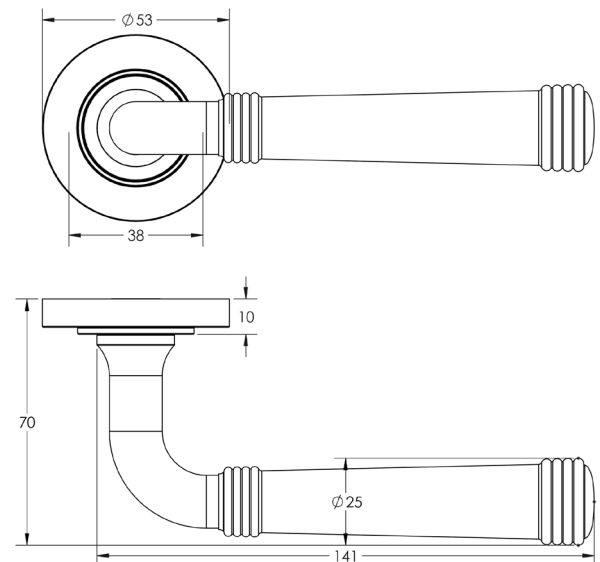

CODE

BUR35KIT235

DESCRIPTION

Lever On Rose

STANDARDS

PRODUCT SPECIFICATION

- 38mm centres
- Sprung
- Plain rose
- Grade 4 corrosion
- Matt lacquered solid brass
- Back to back fixing recommended
- Suitable for doors 35-55mm

TECHNICAL DRAWING

FINISHES

- Satin Brass