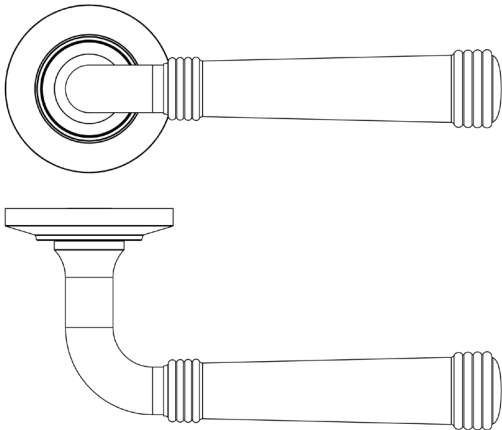

CODE

BUR35KIT2

DESCRIPTION

Lever On Rose

STANDARDS

PRODUCT SPECIFICATION

- 38mm centres
- Sprung
- Chamfered rose
- Grade 4 corrosion
- Matt lacquered solid brass
- Back to back fixing recommended
- Suitable for doors 35-55mm

TECHNICAL DRAWING

FINISHES

- Antique Brass