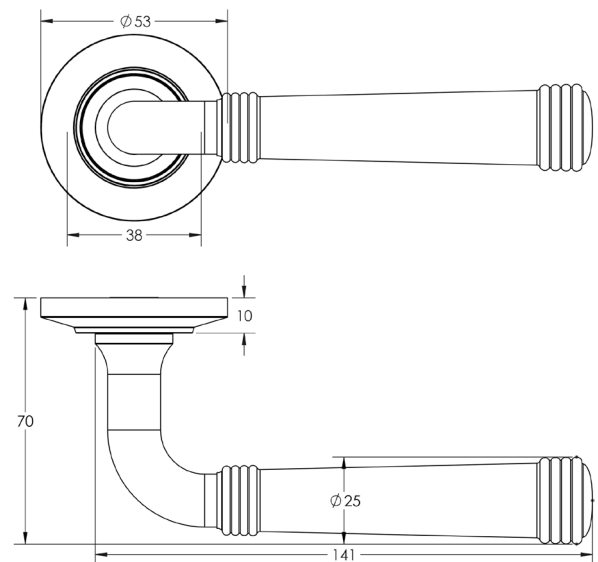

CODE

BUR35KIT2

DESCRIPTION

Lever On Rose

STANDARDS

PRODUCT SPECIFICATION

- 38mm centres
- Sprung
- Chamfered rose
- Grade 4 corrosion
- Matt lacquered solid brass
- Back to back fixing recommended
- Suitable for doors 35-55mm

TECHNICAL DRAWING

FINISHES

- Antique Brass