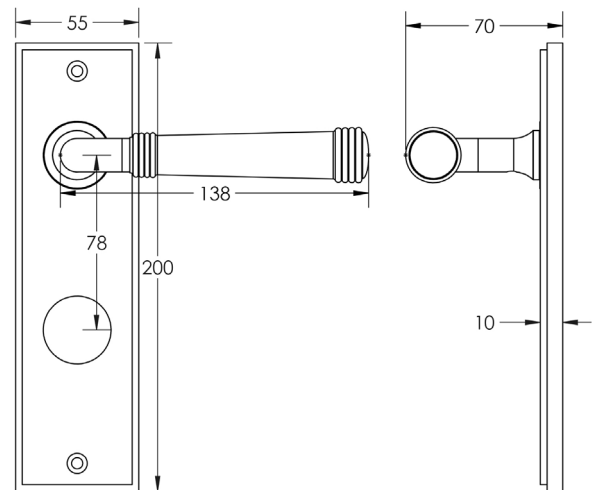

CODE

BUR35KIT169

DESCRIPTION

Lever On Plate

STANDARDS

PRODUCT SPECIFICATION

- 38mm centres
- Sprung
- Din bathroom plate
- Grade 4 corrosion
- Matt lacquered solid brass
- Back to back fixing recommended
- Suitable for doors 35-55mm

TECHNICAL DRAWING

FINISHES

- Polished Nickel