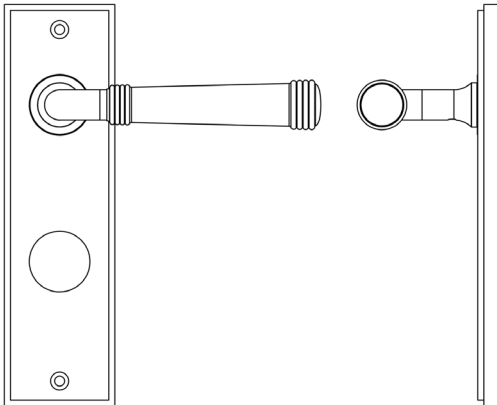

CODE

BUR35KIT169

DESCRIPTION

Lever On Plate

STANDARDS

PRODUCT SPECIFICATION

- 38mm centres
- Sprung
- Din bathroom plate
- Grade 4 corrosion
- Matt lacquered solid brass
- Back to back fixing recommended
- Suitable for doors 35-55mm

TECHNICAL DRAWING

FINISHES

- Polished Nickel