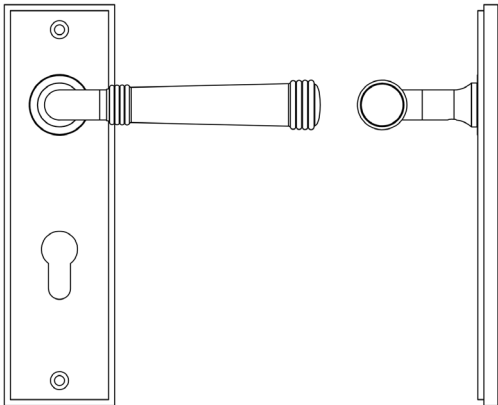

CODE

BUR35KIT168

DESCRIPTION

Lever On Plate

STANDARDS

PRODUCT SPECIFICATION

- 38mm centres
- Sprung
- Din euro lock plate
- Grade 4 corrosion
- Matt lacquered solid brass
- Back to back fixing recommended
- Suitable for doors 35-55mm

TECHNICAL DRAWING

FINISHES

- Polished Nickel