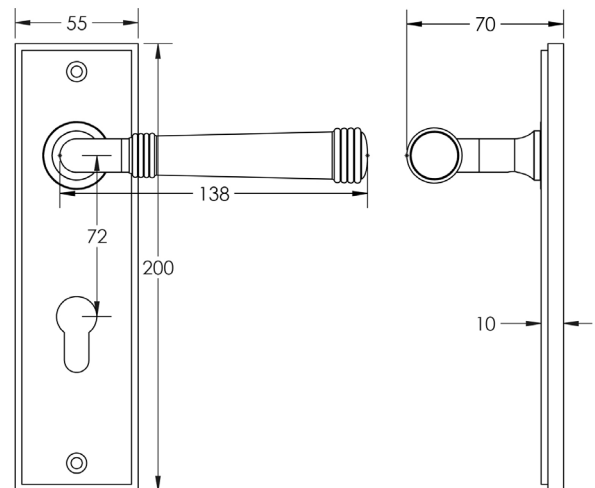

CODE

BUR35KIT168

DESCRIPTION

Lever On Plate

STANDARDS

PRODUCT SPECIFICATION

- 38mm centres
- Sprung
- Din euro lock plate
- Grade 4 corrosion
- Matt lacquered solid brass
- Back to back fixing recommended
- Suitable for doors 35-55mm

TECHNICAL DRAWING

FINISHES

- Polished Nickel