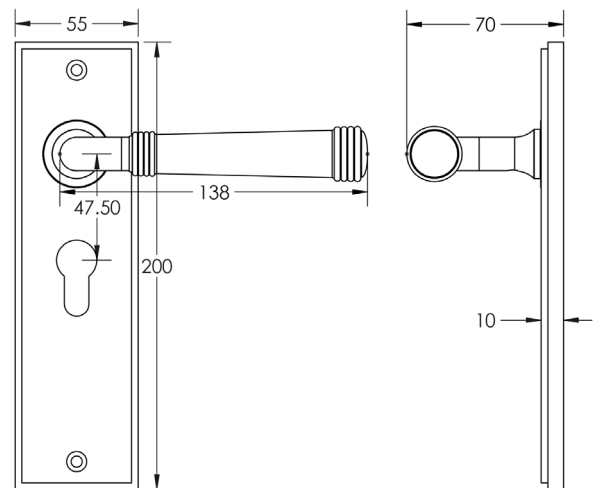

CODE

BUR35KIT167

DESCRIPTION

Lever On Plate

STANDARDS

PRODUCT SPECIFICATION

- 38mm centres
- Sprung
- Euro lock plate
- Grade 4 corrosion
- Matt lacquered solid brass
- Back to back fixing recommended
- Suitable for doors 35-55mm

TECHNICAL DRAWING

FINISHES

- Polished Nickel