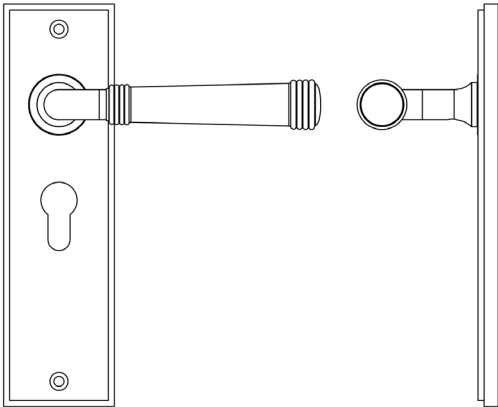

CODE

BUR35KIT167

DESCRIPTION

Lever On Plate

STANDARDS

PRODUCT SPECIFICATION

- 38mm centres
- Sprung
- Euro lock plate
- Grade 4 corrosion
- Matt lacquered solid brass
- Back to back fixing recommended
- Suitable for doors 35-55mm

TECHNICAL DRAWING

FINISHES

- Polished Nickel