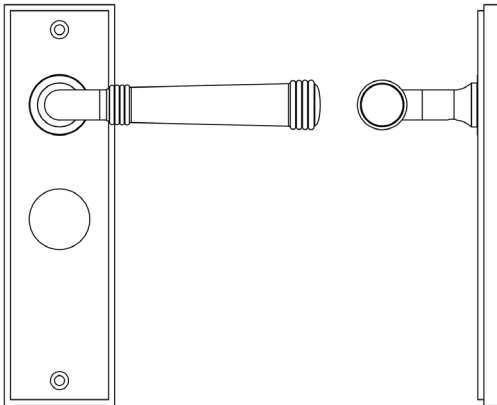

CODE

BUR35KIT166

DESCRIPTION

Lever On Plate

STANDARDS

PRODUCT SPECIFICATION

- 38mm centres
- Sprung
- Bathroom plate
- Grade 4 corrosion
- Matt lacquered solid brass
- Back to back fixing recommended
- Suitable for doors 35-55mm

TECHNICAL DRAWING

FINISHES

- Polished Nickel