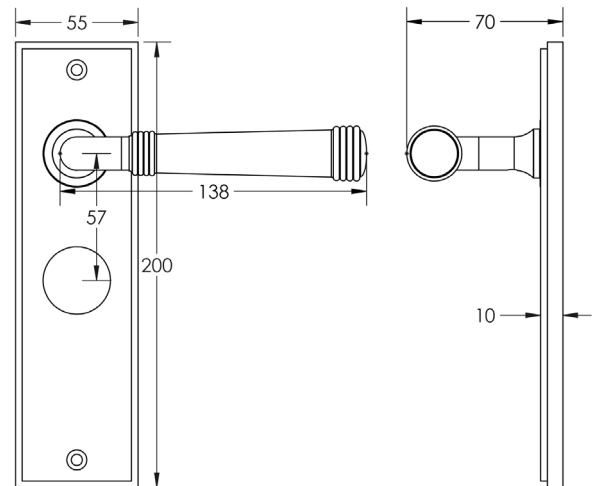

CODE

BUR35KIT166

DESCRIPTION

Lever On Plate

STANDARDS

PRODUCT SPECIFICATION

- 38mm centres
- Sprung
- Bathroom plate
- Grade 4 corrosion
- Matt lacquered solid brass
- Back to back fixing recommended
- Suitable for doors 35-55mm

TECHNICAL DRAWING

FINISHES

- Polished Nickel