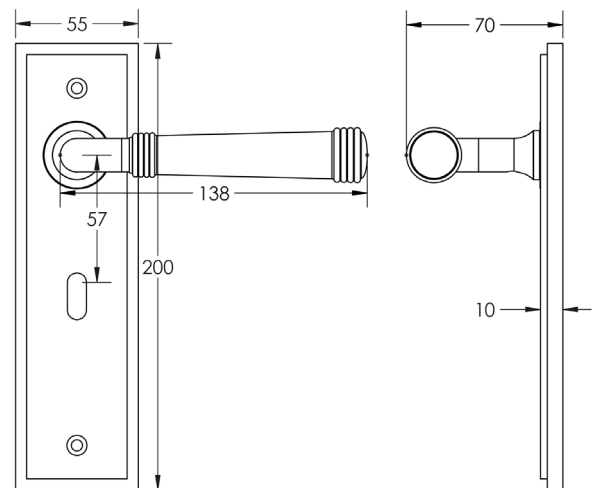

TECHNICAL DRAWING