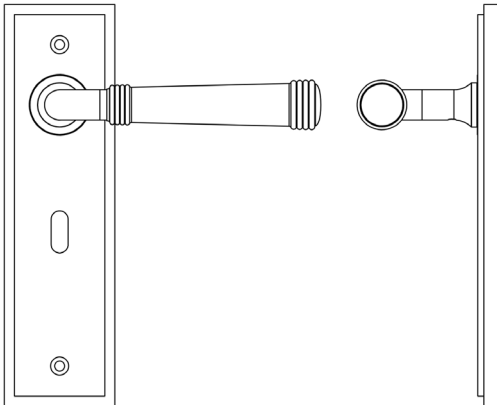

### CODE

**BUR35KIT165**

### DESCRIPTION

**Lever On Plate**

### PRODUCT SPECIFICATION

- 38mm centres
- Sprung
- Lock plate
- Grade 4 corrosion
- Matt lacquered solid brass
- Back to back fixing recommended
- Suitable for doors 35-55mm