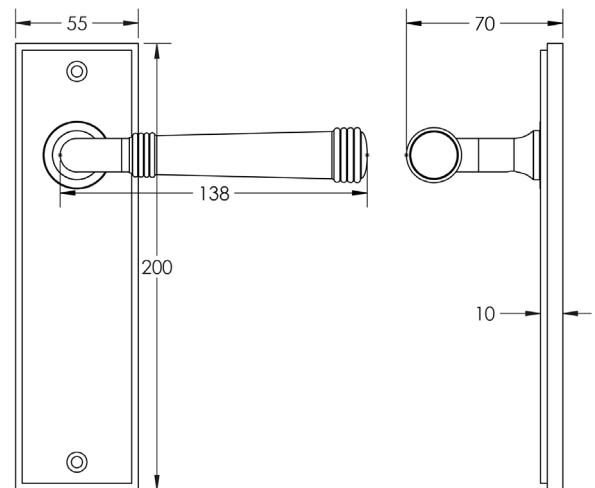

TECHNICAL DRAWING