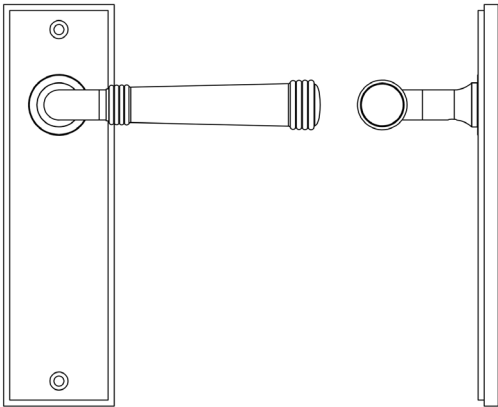

### CODE

**BUR35KIT164**

### DESCRIPTION

**Lever On Plate**

### PRODUCT SPECIFICATION

- 38mm centres
- Sprung
- Latch plate
- Grade 4 corrosion
- Matt lacquered solid brass
- Back to back fixing recommended
- Suitable for doors 35-55mm