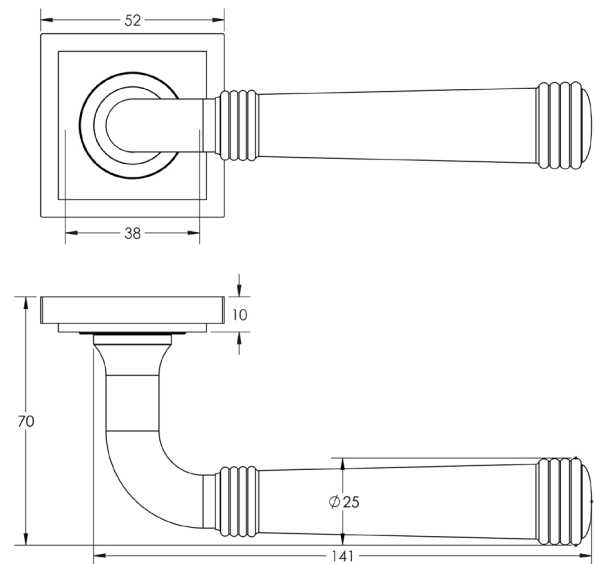

CODE

BUR35KIT163

DESCRIPTION

Lever On Rose

STANDARDS

PRODUCT SPECIFICATION

- 38mm centres
- Sprung
- Square stepped rose
- Grade 4 corrosion
- Matt lacquered solid brass
- Back to back fixing recommended
- Suitable for doors 35-55mm

TECHNICAL DRAWING

FINISHES

- Polished Nickel