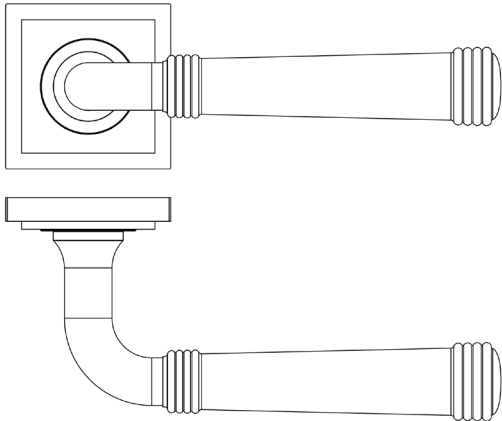

CODE

BUR35KIT163

DESCRIPTION

Lever On Rose

STANDARDS

PRODUCT SPECIFICATION

- 38mm centres
- Sprung
- Square stepped rose
- Grade 4 corrosion
- Matt lacquered solid brass
- Back to back fixing recommended
- Suitable for doors 35-55mm

TECHNICAL DRAWING

FINISHES

- Polished Nickel