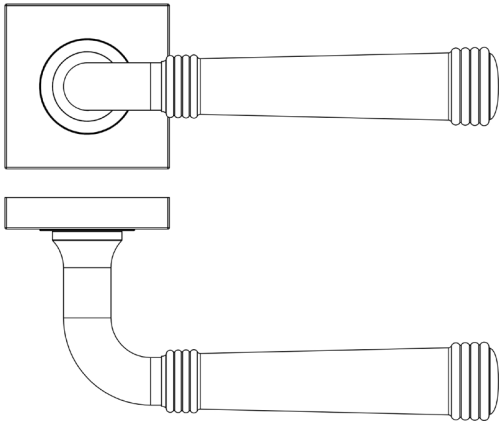

### CODE

**BUR35KIT162**

### DESCRIPTION

**Lever On Rose**

### PRODUCT SPECIFICATION

- 38mm centres
- Sprung
- Square plain rose
- Grade 4 corrosion
- Matt lacquered solid brass
- Back to back fixing recommended
- Suitable for doors 35-55mm