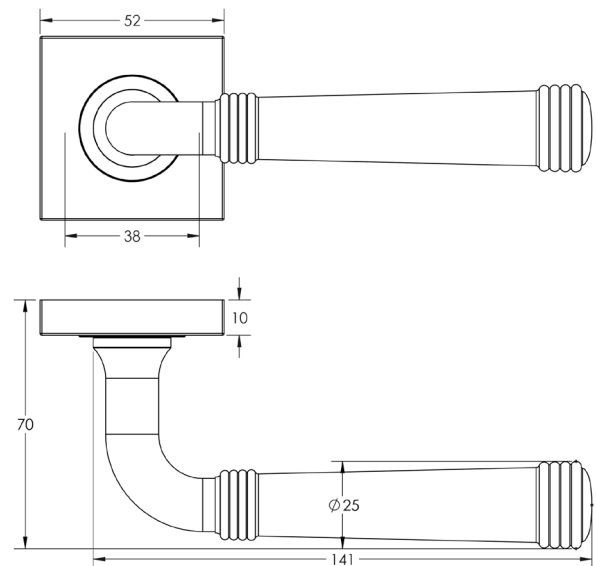

TECHNICAL DRAWING