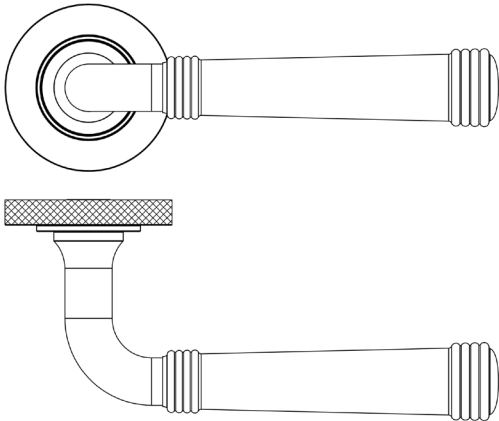

### CODE

**BUR35KIT161**

### DESCRIPTION

**Lever On Rose**

### PRODUCT SPECIFICATION

- 38mm centres
- Sprung
- Knurled rose
- Grade 4 corrosion
- Matt lacquered solid brass
- Back to back fixing recommended
- Suitable for doors 35-55mm