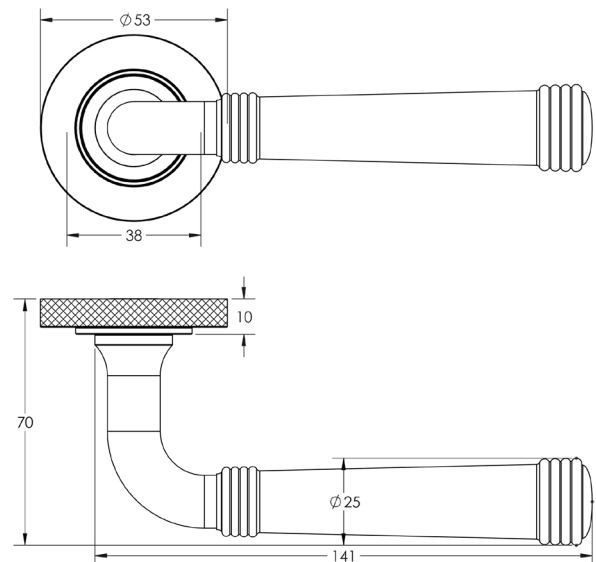

TECHNICAL DRAWING