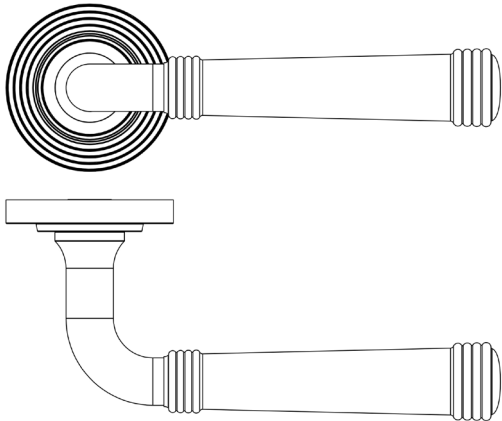

CODE

BUR35KIT160

DESCRIPTION

Lever On Rose

STANDARDS

PRODUCT SPECIFICATION

- 38mm centres
- Sprung
- Reeded rose
- Grade 4 corrosion
- Matt lacquered solid brass
- Back to back fixing recommended
- Suitable for doors 35-55mm

TECHNICAL DRAWING

FINISHES

- Polished Nickel