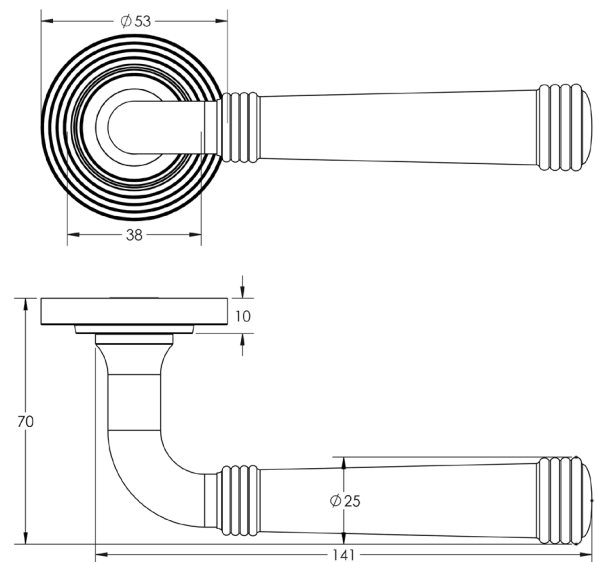

CODE

BUR35KIT160

DESCRIPTION

Lever On Rose

STANDARDS

PRODUCT SPECIFICATION

- 38mm centres
- Sprung
- Reeded rose
- Grade 4 corrosion
- Matt lacquered solid brass
- Back to back fixing recommended
- Suitable for doors 35-55mm

TECHNICAL DRAWING

FINISHES

- Polished Nickel