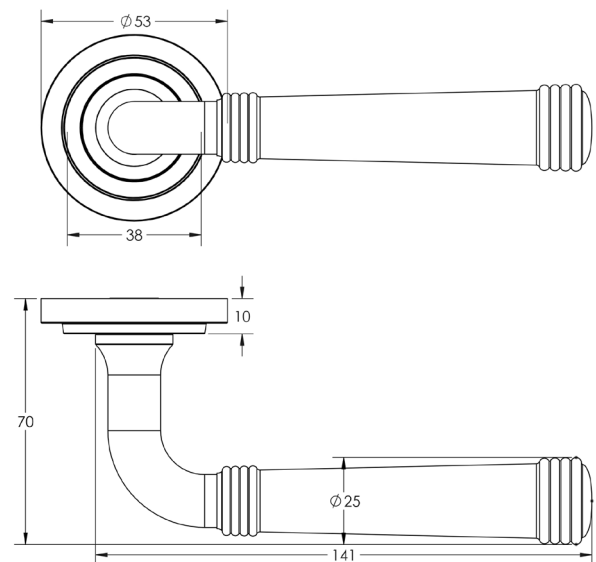

CODE

BUR35KIT159

DESCRIPTION

Lever On Rose

STANDARDS

PRODUCT SPECIFICATION

- 38mm centres
- Sprung
- Stepped rose
- Grade 4 corrosion
- Matt lacquered solid brass
- Back to back fixing recommended
- Suitable for doors 35-55mm

TECHNICAL DRAWING

FINISHES

- Polished Nickel