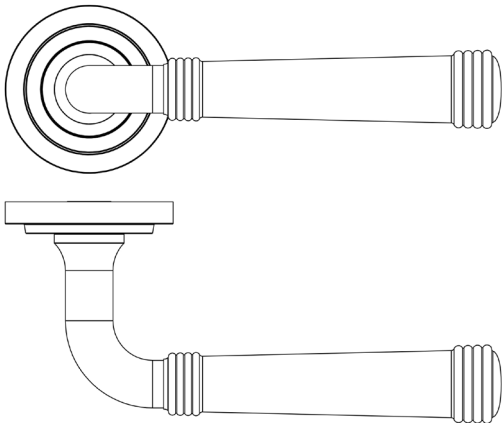

CODE

BUR35KIT159

DESCRIPTION

Lever On Rose

STANDARDS

PRODUCT SPECIFICATION

- 38mm centres
- Sprung
- Stepped rose
- Grade 4 corrosion
- Matt lacquered solid brass
- Back to back fixing recommended
- Suitable for doors 35-55mm

TECHNICAL DRAWING

FINISHES

- Polished Nickel