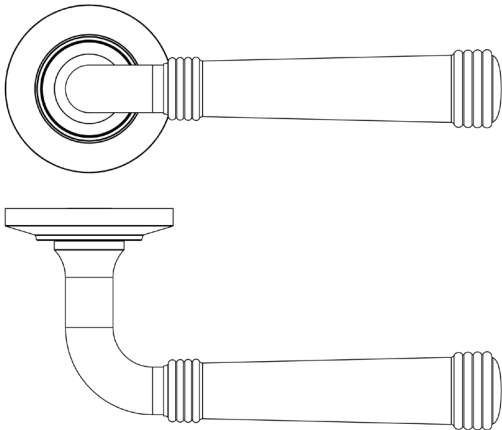

CODE

BUR35KIT158

DESCRIPTION

Lever On Rose

STANDARDS

PRODUCT SPECIFICATION

- 38mm centres
- Sprung
- Chamfered rose
- Grade 4 corrosion
- Matt lacquered solid brass
- Back to back fixing recommended
- Suitable for doors 35-55mm

TECHNICAL DRAWING

FINISHES

- Polished Nickel