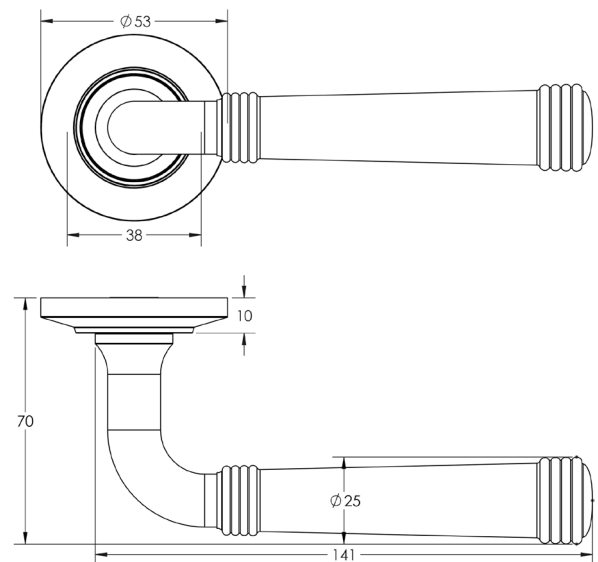

CODE

BUR35KIT158

DESCRIPTION

Lever On Rose

STANDARDS

PRODUCT SPECIFICATION

- 38mm centres
- Sprung
- Chamfered rose
- Grade 4 corrosion
- Matt lacquered solid brass
- Back to back fixing recommended
- Suitable for doors 35-55mm

TECHNICAL DRAWING

FINISHES

- Polished Nickel