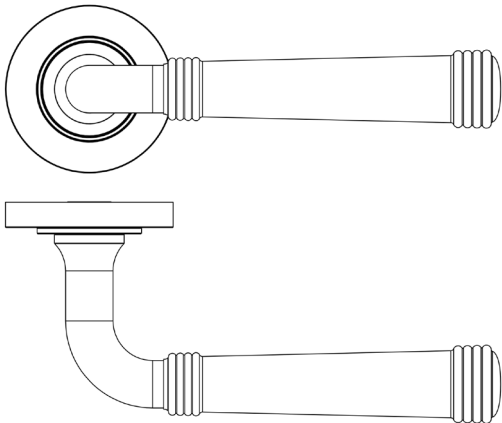

CODE

BUR35KIT157

DESCRIPTION

Lever On Rose

STANDARDS

PRODUCT SPECIFICATION

- 38mm centres
- Sprung
- Plain rose
- Grade 4 corrosion
- Matt lacquered solid brass
- Back to back fixing recommended
- Suitable for doors 35-55mm

TECHNICAL DRAWING

FINISHES

- Polished Nickel