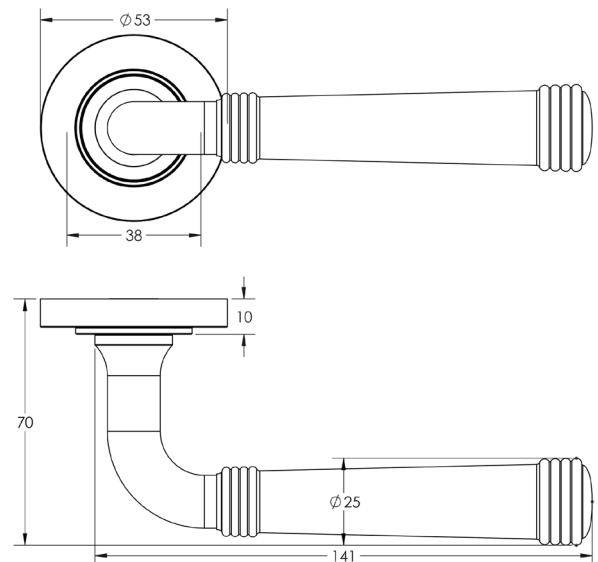

CODE

BUR35KIT157

DESCRIPTION

Lever On Rose

STANDARDS

PRODUCT SPECIFICATION

- 38mm centres
- Sprung
- Plain rose
- Grade 4 corrosion
- Matt lacquered solid brass
- Back to back fixing recommended
- Suitable for doors 35-55mm

TECHNICAL DRAWING

FINISHES

- Polished Nickel