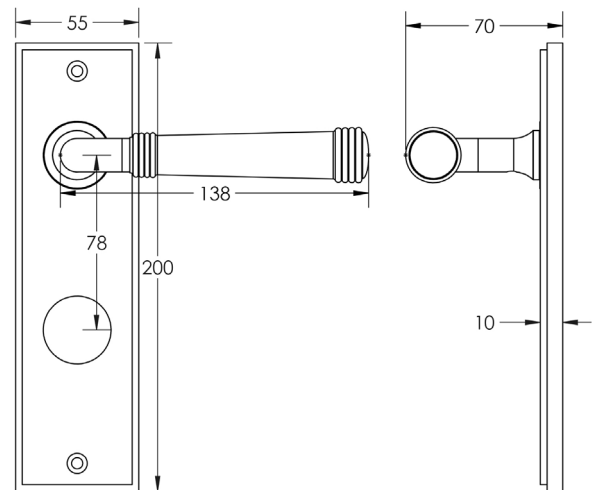

CODE

BUR35KIT13

DESCRIPTION

Lever On Plate

STANDARDS

PRODUCT SPECIFICATION

- 38mm centres
- Sprung
- Din bathroom plate
- Grade 4 corrosion
- Matt lacquered solid brass
- Back to back fixing recommended
- Suitable for doors 35-55mm

TECHNICAL DRAWING

FINISHES

- Antique Brass