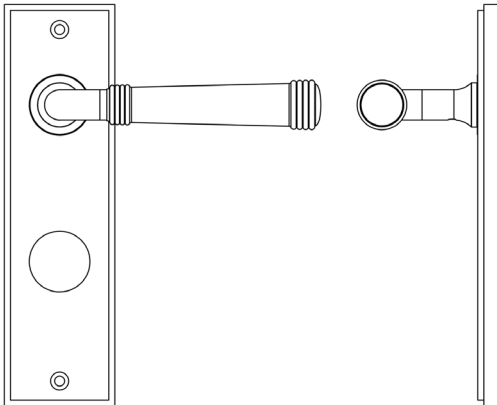

CODE

BUR35KIT13

DESCRIPTION

Lever On Plate

STANDARDS

PRODUCT SPECIFICATION

- 38mm centres
- Sprung
- Din bathroom plate
- Grade 4 corrosion
- Matt lacquered solid brass
- Back to back fixing recommended
- Suitable for doors 35-55mm

TECHNICAL DRAWING

FINISHES

- Antique Brass