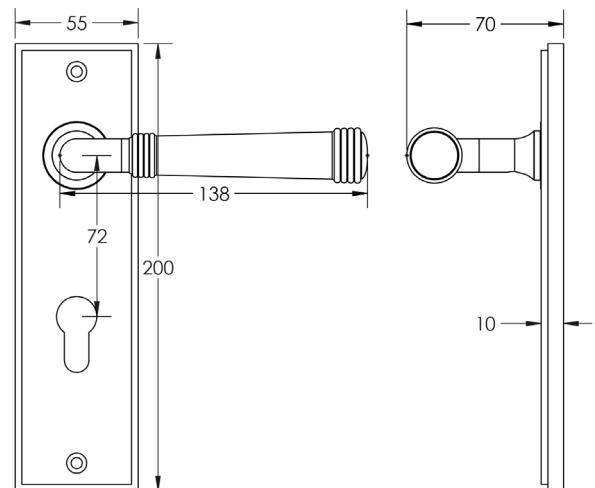

TECHNICAL DRAWING