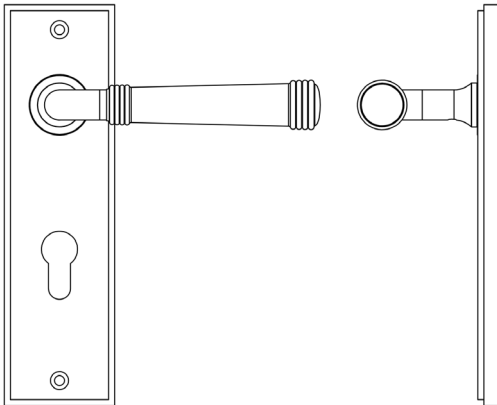

### CODE

**BUR35KIT12**

### DESCRIPTION

**Lever On Plate**

### PRODUCT SPECIFICATION

- 38mm centres
- Sprung
- Din euro lock plate
- Grade 4 corrosion
- Matt lacquered solid brass
- Back to back fixing recommended
- Suitable for doors 35-55mm