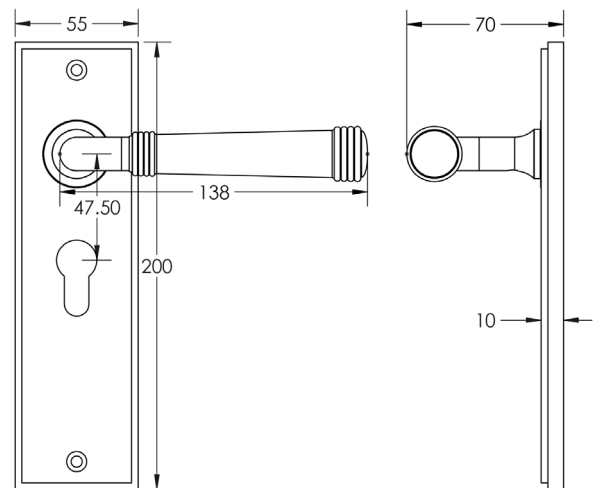

CODE

BUR35KIT11

DESCRIPTION

Lever On Plate

STANDARDS

PRODUCT SPECIFICATION

- 38mm centres
- Sprung
- Euro lock plate
- Grade 4 corrosion
- Matt lacquered solid brass
- Back to back fixing recommended
- Suitable for doors 35-55mm

TECHNICAL DRAWING

FINISHES

- Antique Brass