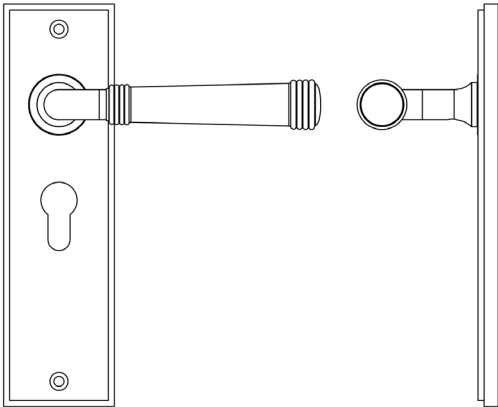

CODE

BUR35KIT11

DESCRIPTION

Lever On Plate

STANDARDS

PRODUCT SPECIFICATION

- 38mm centres
- Sprung
- Euro lock plate
- Grade 4 corrosion
- Matt lacquered solid brass
- Back to back fixing recommended
- Suitable for doors 35-55mm

TECHNICAL DRAWING

FINISHES

- Antique Brass