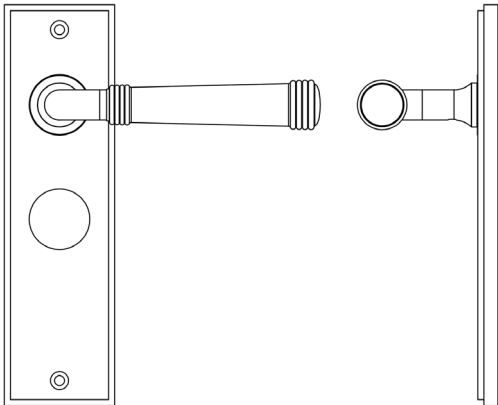

CODE

BUR35KIT10

DESCRIPTION

Lever On Plate

STANDARDS

PRODUCT SPECIFICATION

- 38mm centres
- Sprung
- Bathroom plate
- Grade 4 corrosion
- Matt lacquered solid brass
- Back to back fixing recommended
- Suitable for doors 35-55mm

TECHNICAL DRAWING

FINISHES

- Antique Brass