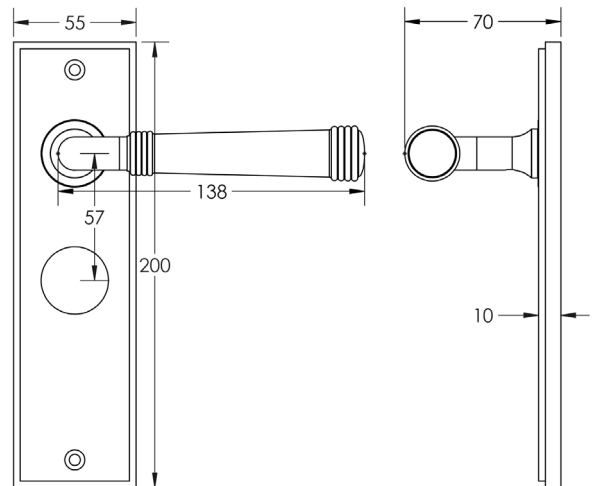

CODE

BUR35KIT10

DESCRIPTION

Lever On Plate

STANDARDS

PRODUCT SPECIFICATION

- 38mm centres
- Sprung
- Bathroom plate
- Grade 4 corrosion
- Matt lacquered solid brass
- Back to back fixing recommended
- Suitable for doors 35-55mm

TECHNICAL DRAWING

FINISHES

- Antique Brass