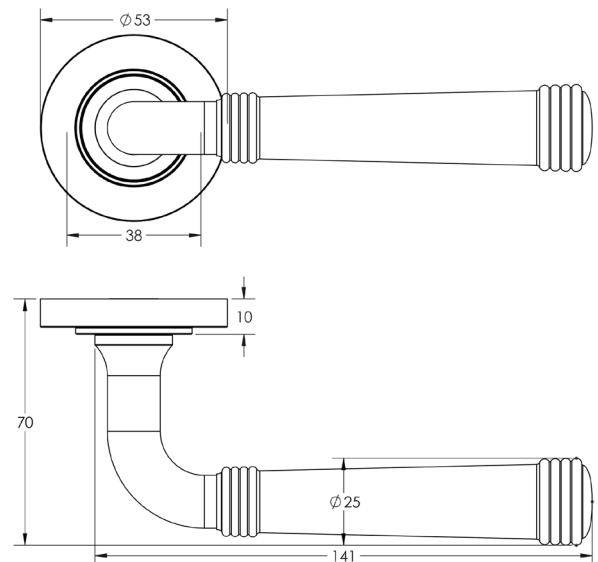

CODE

BUR35KIT1

DESCRIPTION

Lever On Rose

STANDARDS

PRODUCT SPECIFICATION

- 38mm centres
- Sprung
- Plain rose
- Grade 4 corrosion
- Matt lacquered solid brass
- Back to back fixing recommended
- Suitable for doors 35-55mm

TECHNICAL DRAWING

FINISHES

- Antique Brass