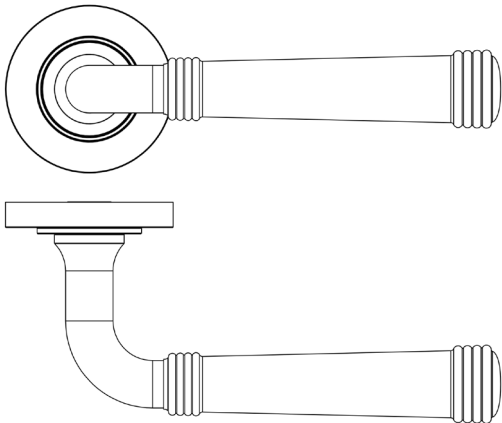

CODE

BUR35KIT1

DESCRIPTION

Lever On Rose

STANDARDS

PRODUCT SPECIFICATION

- 38mm centres
- Sprung
- Plain rose
- Grade 4 corrosion
- Matt lacquered solid brass
- Back to back fixing recommended
- Suitable for doors 35-55mm

TECHNICAL DRAWING

FINISHES

- Antique Brass