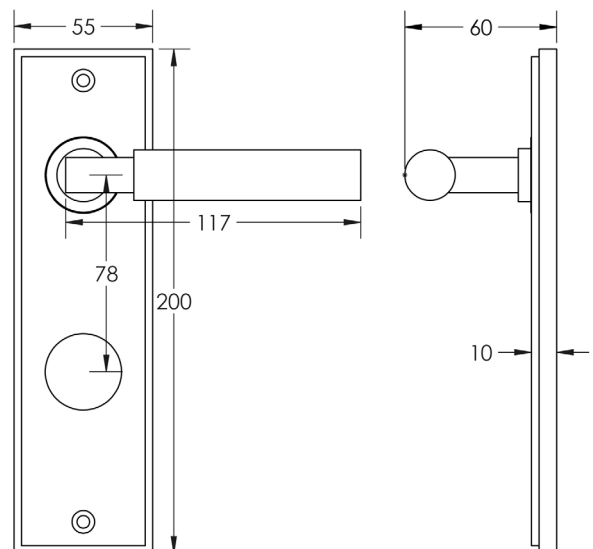

TECHNICAL DRAWING