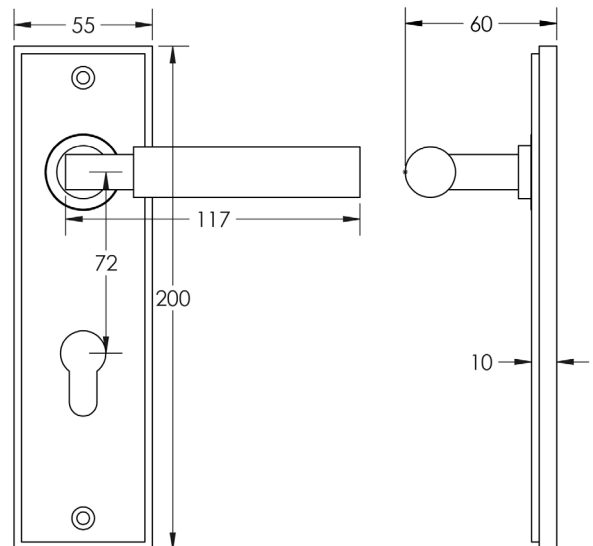

TECHNICAL DRAWING