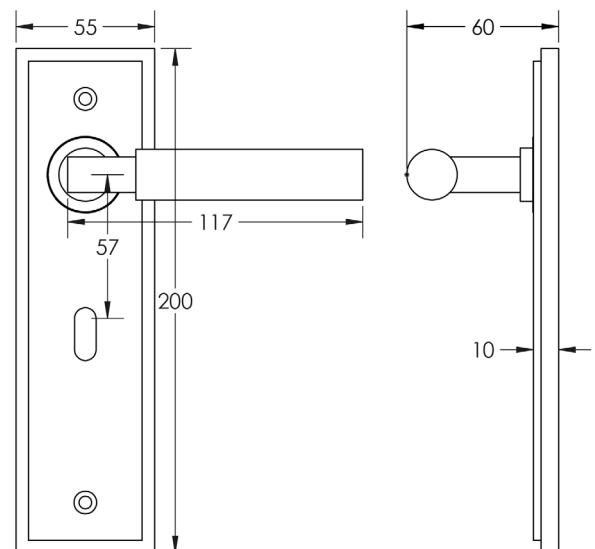

CODE

BUR30KIT9

DESCRIPTION

Lever On Plate

STANDARDS

PRODUCT SPECIFICATION

- 38mm centres
- Sprung
- Lock plate
- Grade 4 corrosion
- Matt lacquered solid brass
- Back to back fixing recommended
- Suitable for doors 35-55mm

TECHNICAL DRAWING

FINISHES

- Antique Brass