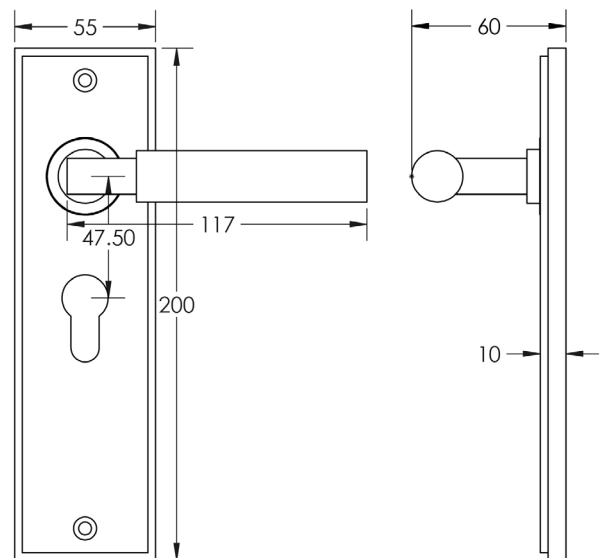

TECHNICAL DRAWING