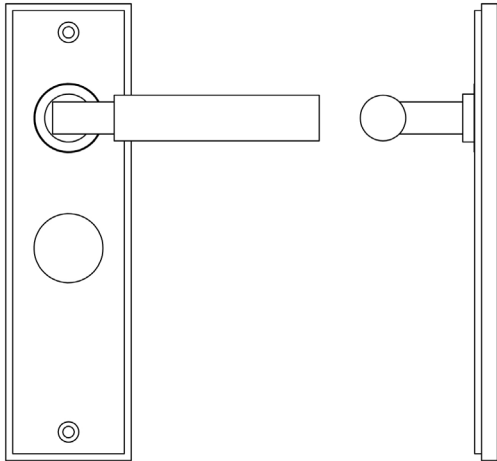

CODE

BUR30KIT88

DESCRIPTION

Lever On Plate

STANDARDS

PRODUCT SPECIFICATION

- 38mm centres
- Sprung
- Bathroom plate
- Grade 4 corrosion
- Matt lacquered solid brass
- Back to back fixing recommended
- Suitable for doors 35-55mm

TECHNICAL DRAWING

FINISHES

- Dark Bronze