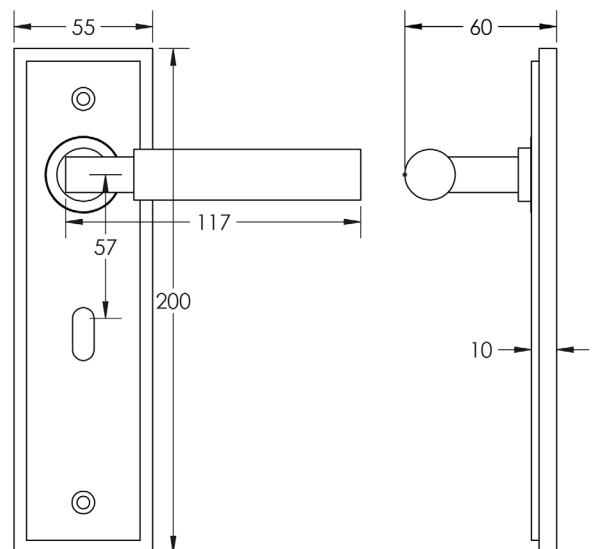

TECHNICAL DRAWING