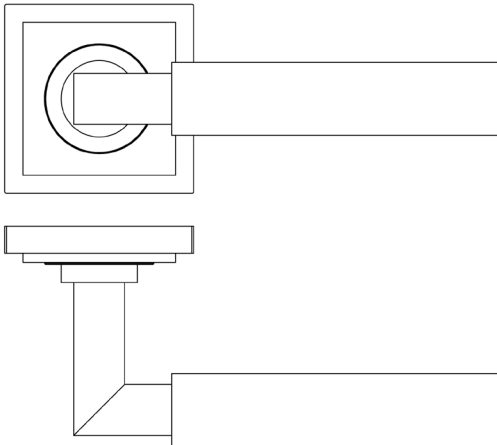

CODE

BUR30KIT85

DESCRIPTION

Lever On Rose

STANDARDS

PRODUCT SPECIFICATION

- 38mm centres
- Sprung
- Square stepped rose
- Grade 4 corrosion
- Matt lacquered solid brass
- Back to back fixing recommended
- Suitable for doors 35-55mm

TECHNICAL DRAWING

FINISHES

- Dark Bronze