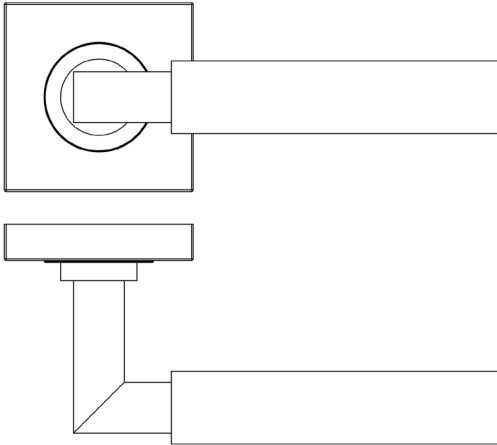

CODE

BUR30KIT84

DESCRIPTION

Lever On Rose

STANDARDS

PRODUCT SPECIFICATION

- 38mm centres
- Sprung
- Square plain rose
- Grade 4 corrosion
- Matt lacquered solid brass
- Back to back fixing recommended
- Suitable for doors 35-55mm

TECHNICAL DRAWING

FINISHES

- Dark Bronze