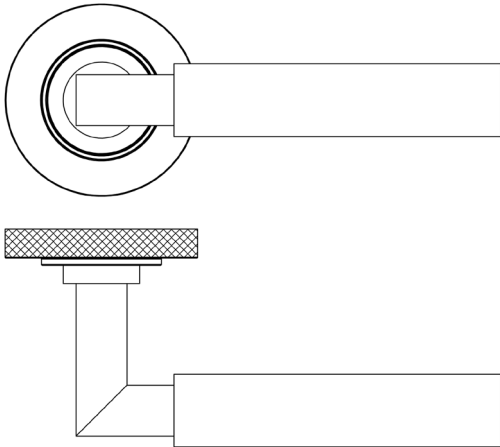

CODE

BUR30KIT83

DESCRIPTION

Lever On Rose

STANDARDS

PRODUCT SPECIFICATION

- 38mm centres
- Sprung
- Knurled rose
- Grade 4 corrosion
- Matt lacquered solid brass
- Back to back fixing recommended
- Suitable for doors 35-55mm

TECHNICAL DRAWING

FINISHES

- Dark Bronze