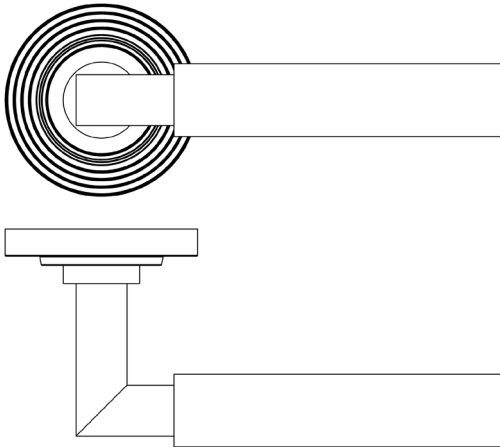

CODE

BUR30KIT82

DESCRIPTION

Lever On Rose

STANDARDS

PRODUCT SPECIFICATION

- 38mm centres
- Sprung
- Reeded rose
- Grade 4 corrosion
- Matt lacquered solid brass
- Back to back fixing recommended
- Suitable for doors 35-55mm

TECHNICAL DRAWING

FINISHES

- Dark Bronze