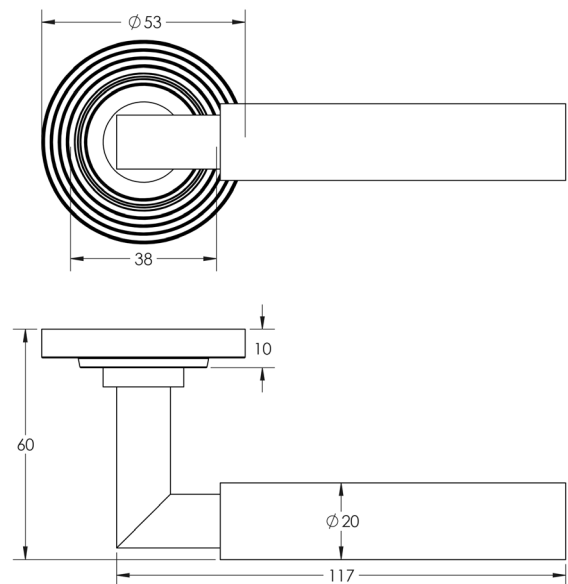

CODE

BUR30KIT82

DESCRIPTION

Lever On Rose

STANDARDS

PRODUCT SPECIFICATION

- 38mm centres
- Sprung
- Reeded rose
- Grade 4 corrosion
- Matt lacquered solid brass
- Back to back fixing recommended
- Suitable for doors 35-55mm

TECHNICAL DRAWING

FINISHES

- Dark Bronze