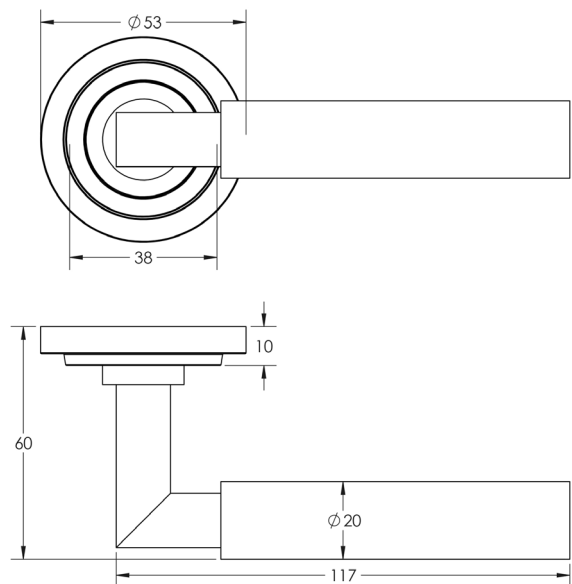

TECHNICAL DRAWING