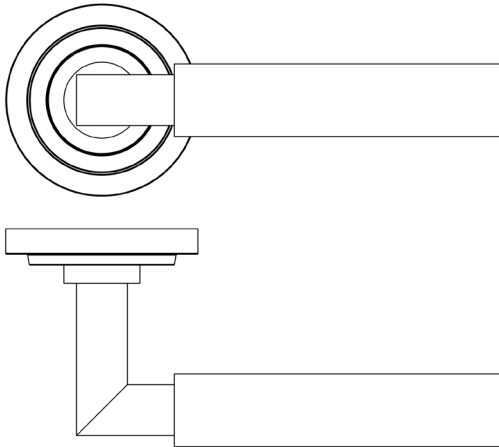

### CODE

**BUR30KIT81**

### DESCRIPTION

**Lever On Rose**

### PRODUCT SPECIFICATION

- 38mm centres
- Sprung
- Stepped rose
- Grade 4 corrosion
- Matt lacquered solid brass
- Back to back fixing recommended
- Suitable for doors 35-55mm