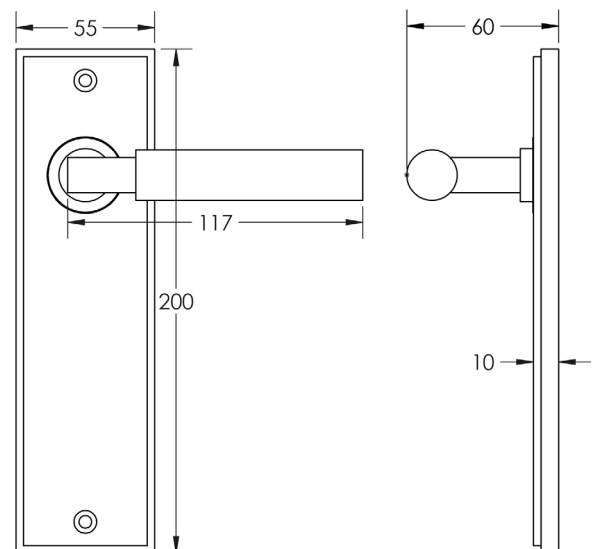

TECHNICAL DRAWING