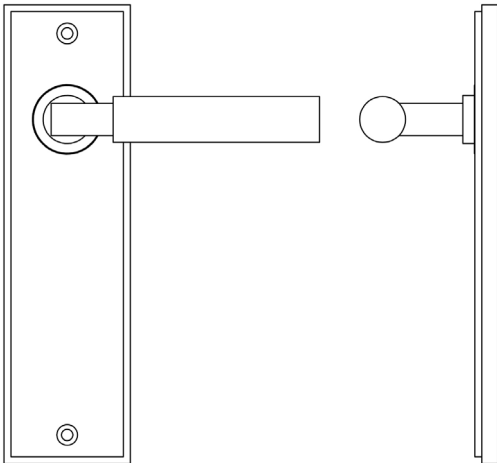

### CODE

**BUR30KIT8**

### DESCRIPTION

**Lever On Plate**

### PRODUCT SPECIFICATION

- 38mm centres
- Sprung
- Latch plate
- Grade 4 corrosion
- Matt lacquered solid brass
- Back to back fixing recommended
- Suitable for doors 35-55mm