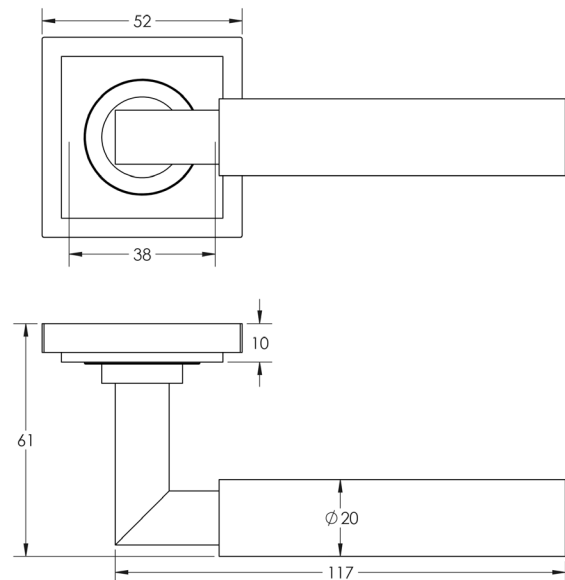

CODE

BUR30KIT7

DESCRIPTION

Lever On Rose

STANDARDS

PRODUCT SPECIFICATION

- 38mm centres
- Sprung
- Square stepped rose
- Grade 4 corrosion
- Matt lacquered solid brass
- Back to back fixing recommended
- Suitable for doors 35-55mm

TECHNICAL DRAWING

FINISHES

- Antique Brass