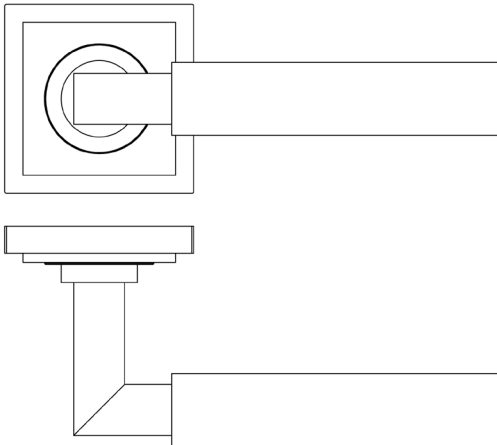

CODE

BUR30KIT7

DESCRIPTION

Lever On Rose

STANDARDS

PRODUCT SPECIFICATION

- 38mm centres
- Sprung
- Square stepped rose
- Grade 4 corrosion
- Matt lacquered solid brass
- Back to back fixing recommended
- Suitable for doors 35-55mm

TECHNICAL DRAWING

FINISHES

- Antique Brass