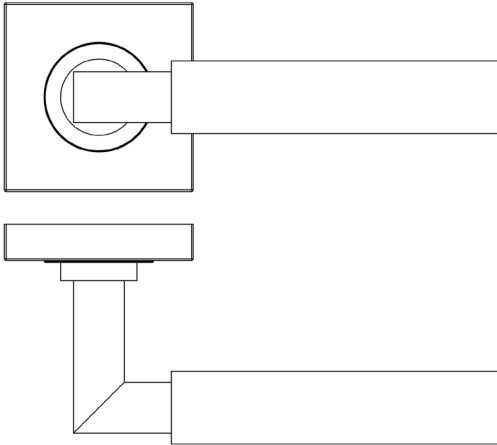

CODE

BUR30KIT6

DESCRIPTION

Lever On Rose

STANDARDS

PRODUCT SPECIFICATION

- 38mm centres
- Sprung
- Square plain rose
- Grade 4 corrosion
- Matt lacquered solid brass
- Back to back fixing recommended
- Suitable for doors 35-55mm

TECHNICAL DRAWING

FINISHES

- Antique Brass