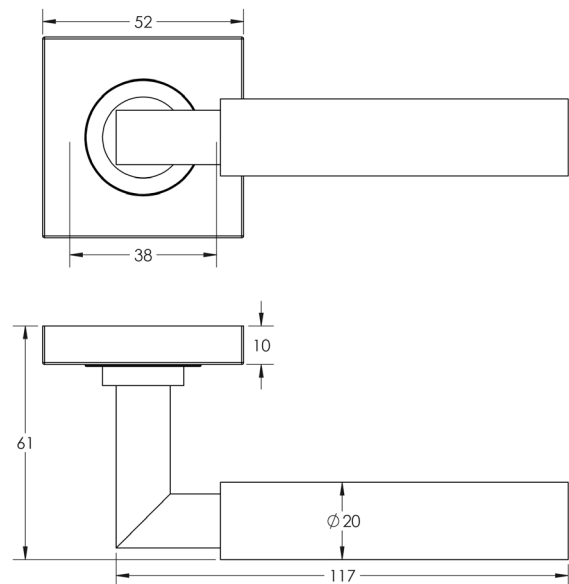

CODE

BUR30KIT6

DESCRIPTION

Lever On Rose

STANDARDS

PRODUCT SPECIFICATION

- 38mm centres
- Sprung
- Square plain rose
- Grade 4 corrosion
- Matt lacquered solid brass
- Back to back fixing recommended
- Suitable for doors 35-55mm

TECHNICAL DRAWING

FINISHES

- Antique Brass