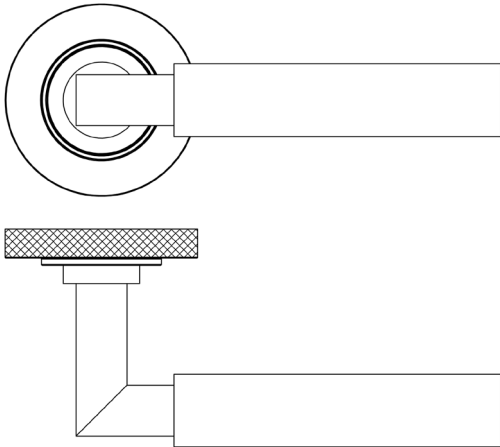

CODE

BUR30KIT5

DESCRIPTION

Lever On Rose

STANDARDS

PRODUCT SPECIFICATION

- 38mm centres
- Sprung
- Knurled rose
- Grade 4 corrosion
- Matt lacquered solid brass
- Back to back fixing recommended
- Suitable for doors 35-55mm

TECHNICAL DRAWING

FINISHES

- Antique Brass