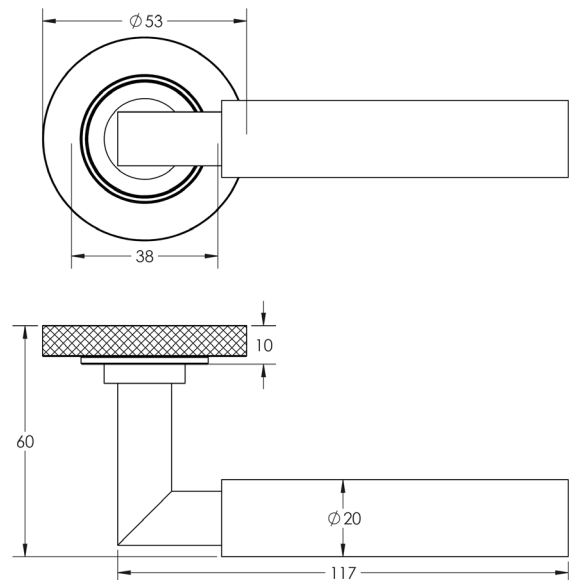

CODE

BUR30KIT5

DESCRIPTION

Lever On Rose

STANDARDS

PRODUCT SPECIFICATION

- 38mm centres
- Sprung
- Knurled rose
- Grade 4 corrosion
- Matt lacquered solid brass
- Back to back fixing recommended
- Suitable for doors 35-55mm

TECHNICAL DRAWING

FINISHES

- Antique Brass