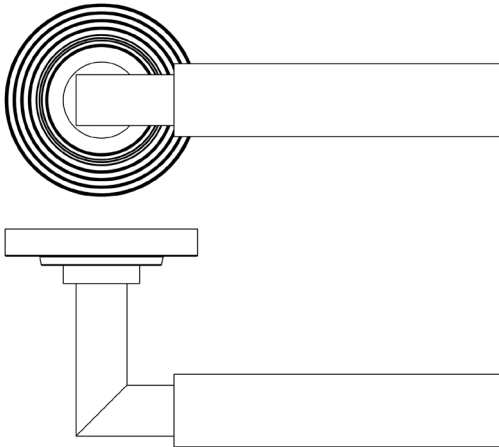

CODE

BUR30KIT4

DESCRIPTION

Lever On Rose

STANDARDS

PRODUCT SPECIFICATION

- 38mm centres
- Sprung
- Reeded rose
- Grade 4 corrosion
- Matt lacquered solid brass
- Back to back fixing recommended
- Suitable for doors 35-55mm

TECHNICAL DRAWING

FINISHES

- Antique Brass