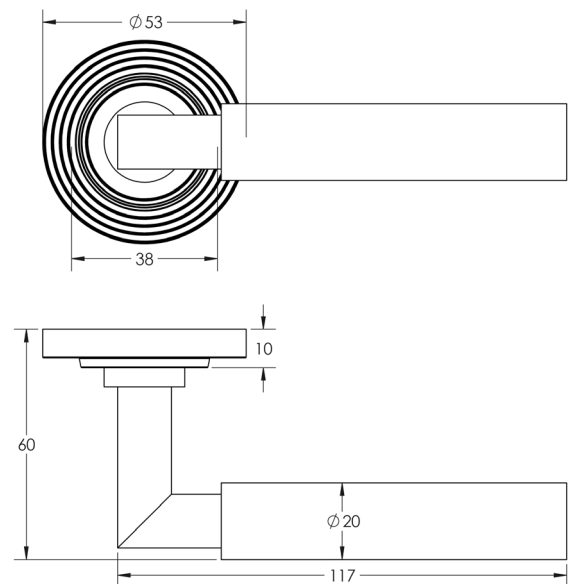

CODE

BUR30KIT4

DESCRIPTION

Lever On Rose

STANDARDS

PRODUCT SPECIFICATION

- 38mm centres
- Sprung
- Reeded rose
- Grade 4 corrosion
- Matt lacquered solid brass
- Back to back fixing recommended
- Suitable for doors 35-55mm

TECHNICAL DRAWING

FINISHES

- Antique Brass