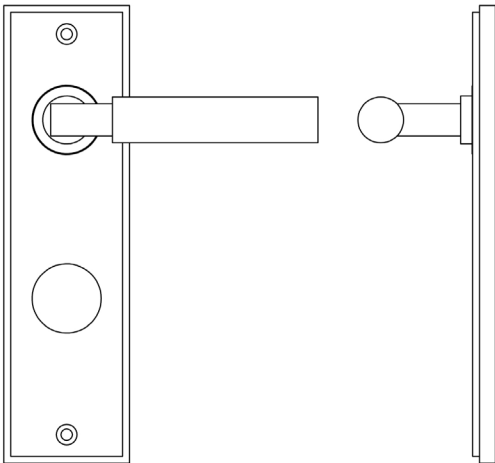

### CODE

**BUR30KIT325**

### DESCRIPTION

**Lever On Plate**

### PRODUCT SPECIFICATION

- 38mm centres
- Sprung
- Din bathroom plate
- Grade 4 corrosion
- Matt lacquered solid brass
- Back to back fixing recommended
- Suitable for doors 35-55mm