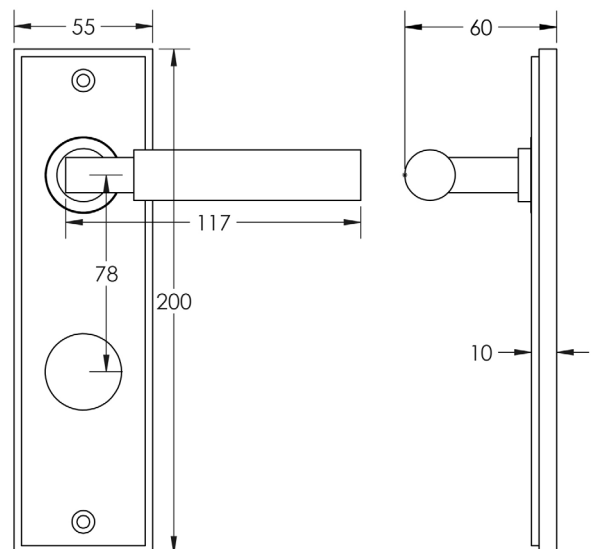

TECHNICAL DRAWING