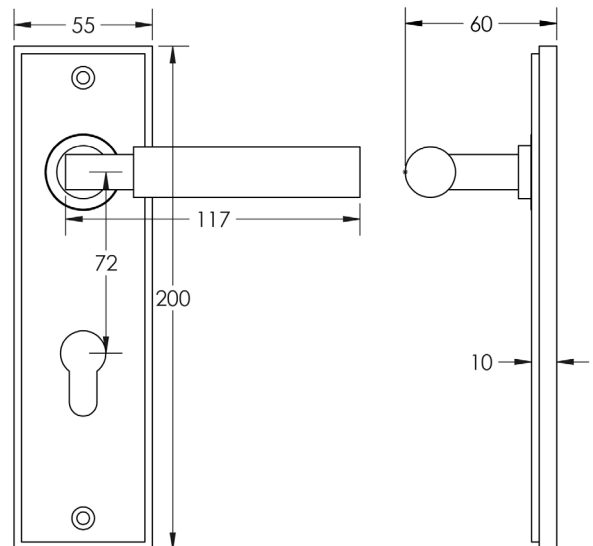

CODE

BUR30KIT324

DESCRIPTION

Lever On Plate

STANDARDS

PRODUCT SPECIFICATION

- 38mm centres
- Sprung
- Din euro lock plate
- Grade 4 corrosion
- Matt lacquered solid brass
- Back to back fixing recommended
- Suitable for doors 35-55mm

TECHNICAL DRAWING

FINISHES

- Satin Nickel